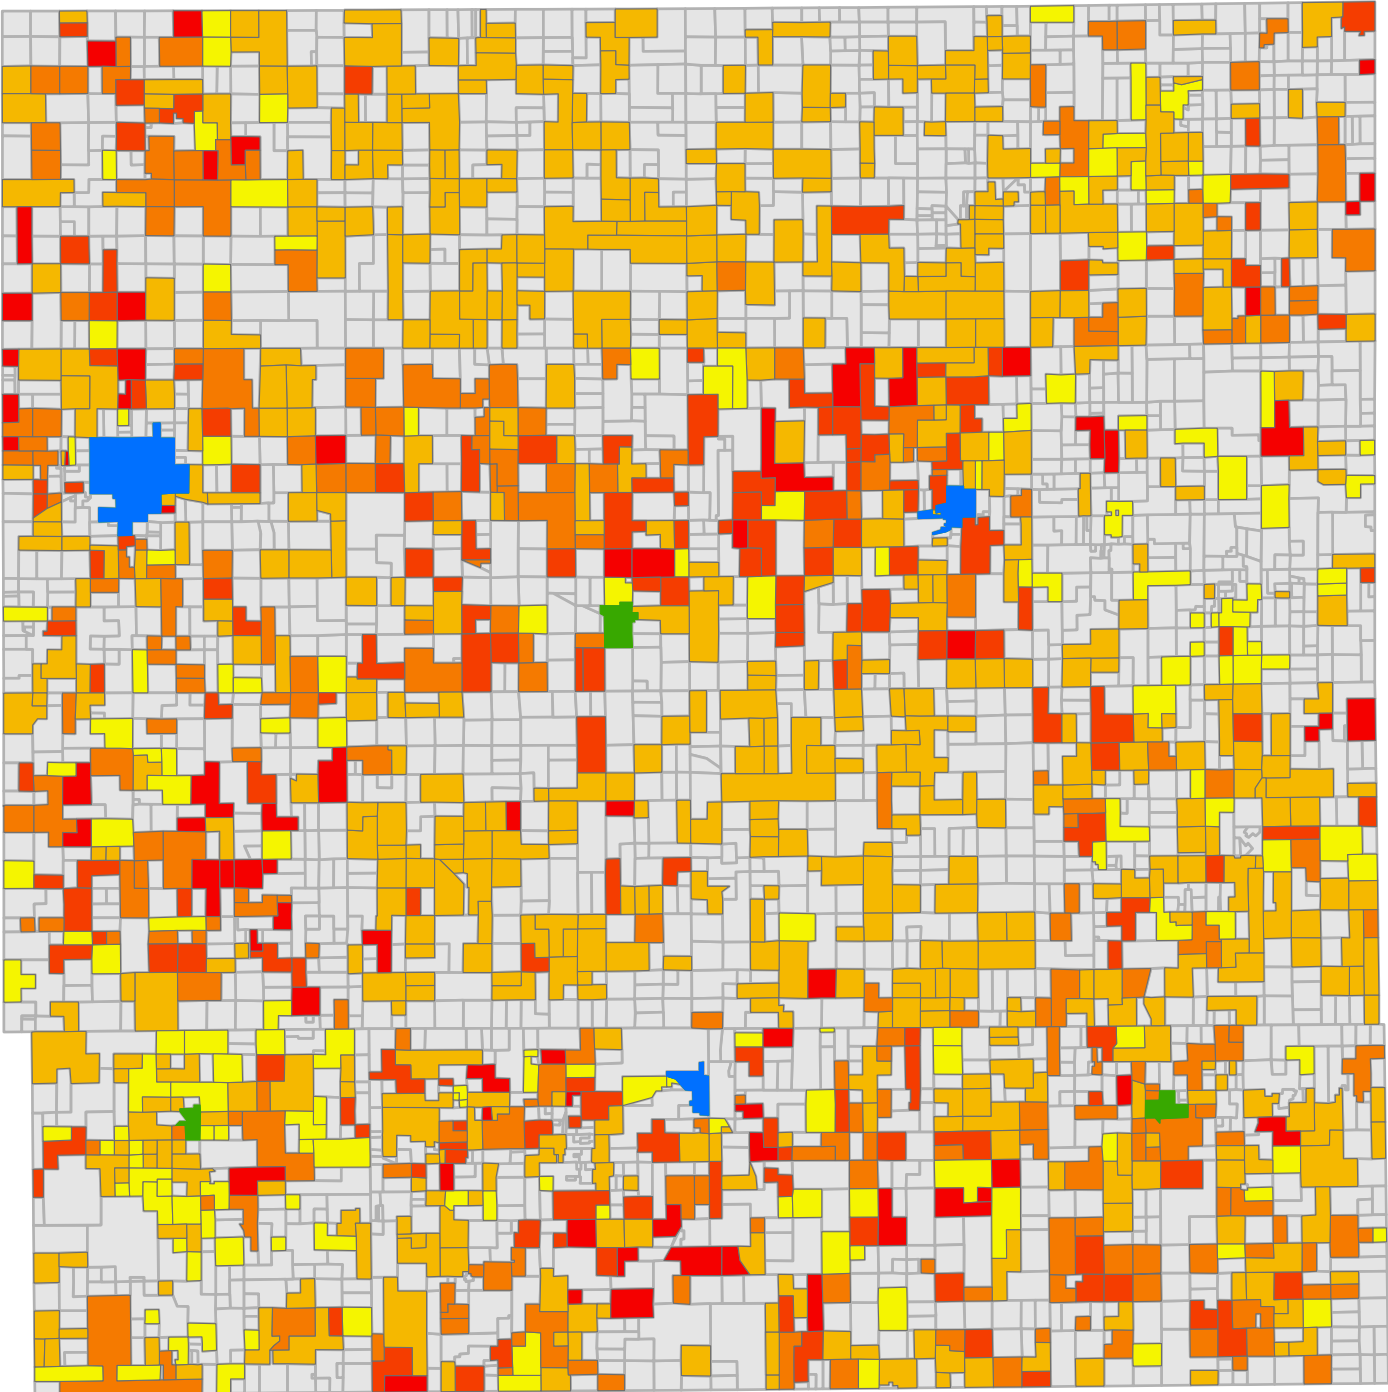

Distribution of total schooling for Poweshiek county, 1915

School Locations

- Towns with high schools
- Towns with graded schools

Farmer's Years of Total Schooling

- 0-5
- 5-8
- 8-10
- 10-13
- 13+