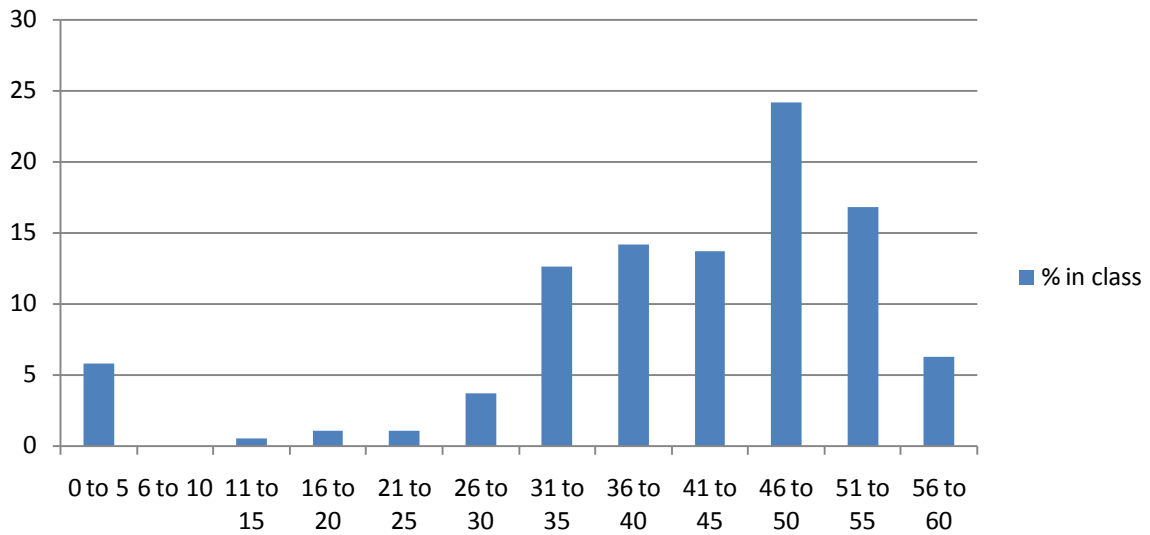

ECN101 Midterm Score Distribution

Average 41.05, Median 45

Midterm

Grades	Score range
A	52-60
B	45-51
C	28-44.5
D,F	0-26